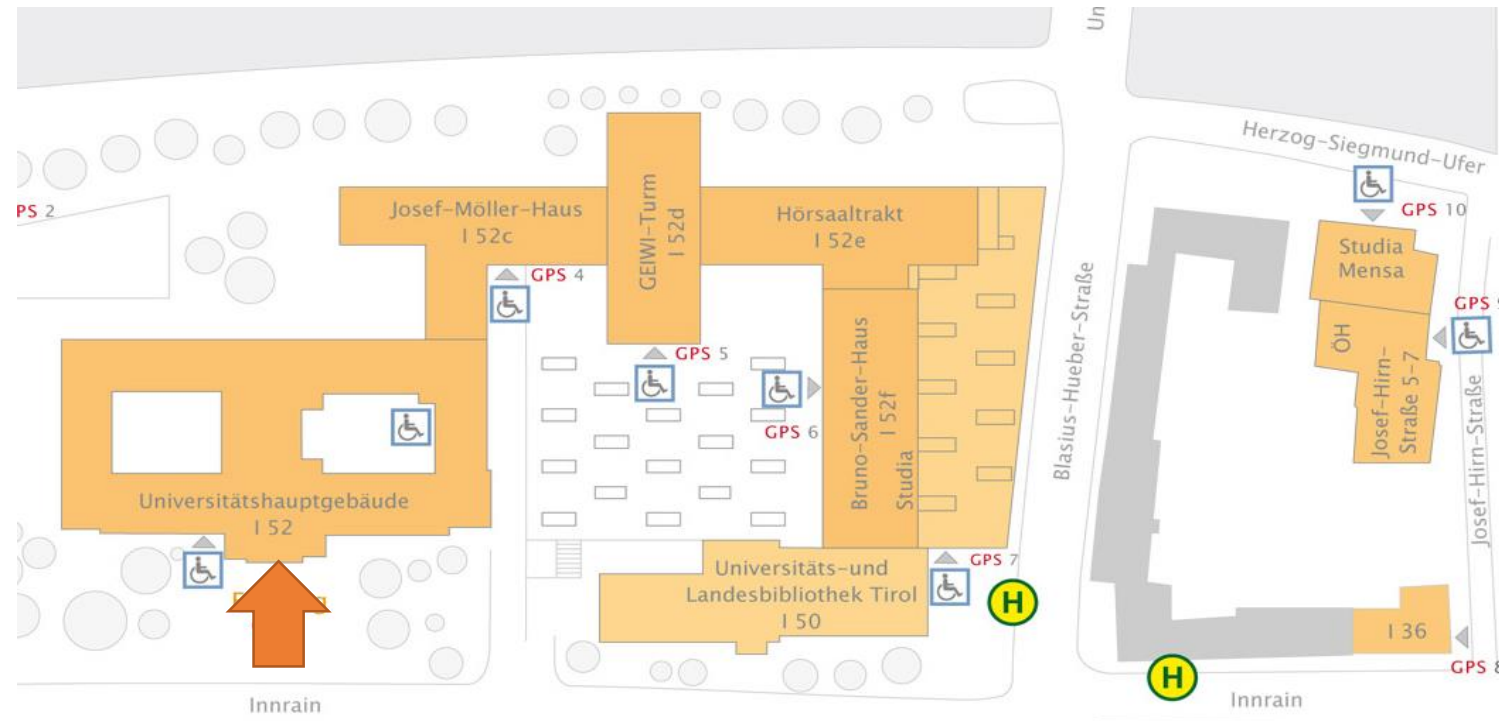

**Date: Tuesday, January 26th 2016**

Lunch from 12.00 – 2 p.m. at Restaurant Cammerlander, Innrain 2, A 6020 Innsbruck, Austria.

Participants: Moderators, Presenters, members of the Open Access steering group and project team.

## MAP – University Campus Innrain

Address:

Universität Innsbruck (University of Innsbruck), Innrain 52, 6020 Innsbruck

Main entrance of „Universitätshauptgebäude“ (see map)

1st floor, south wing

Rooms: Senatssitzungssaal, Aula